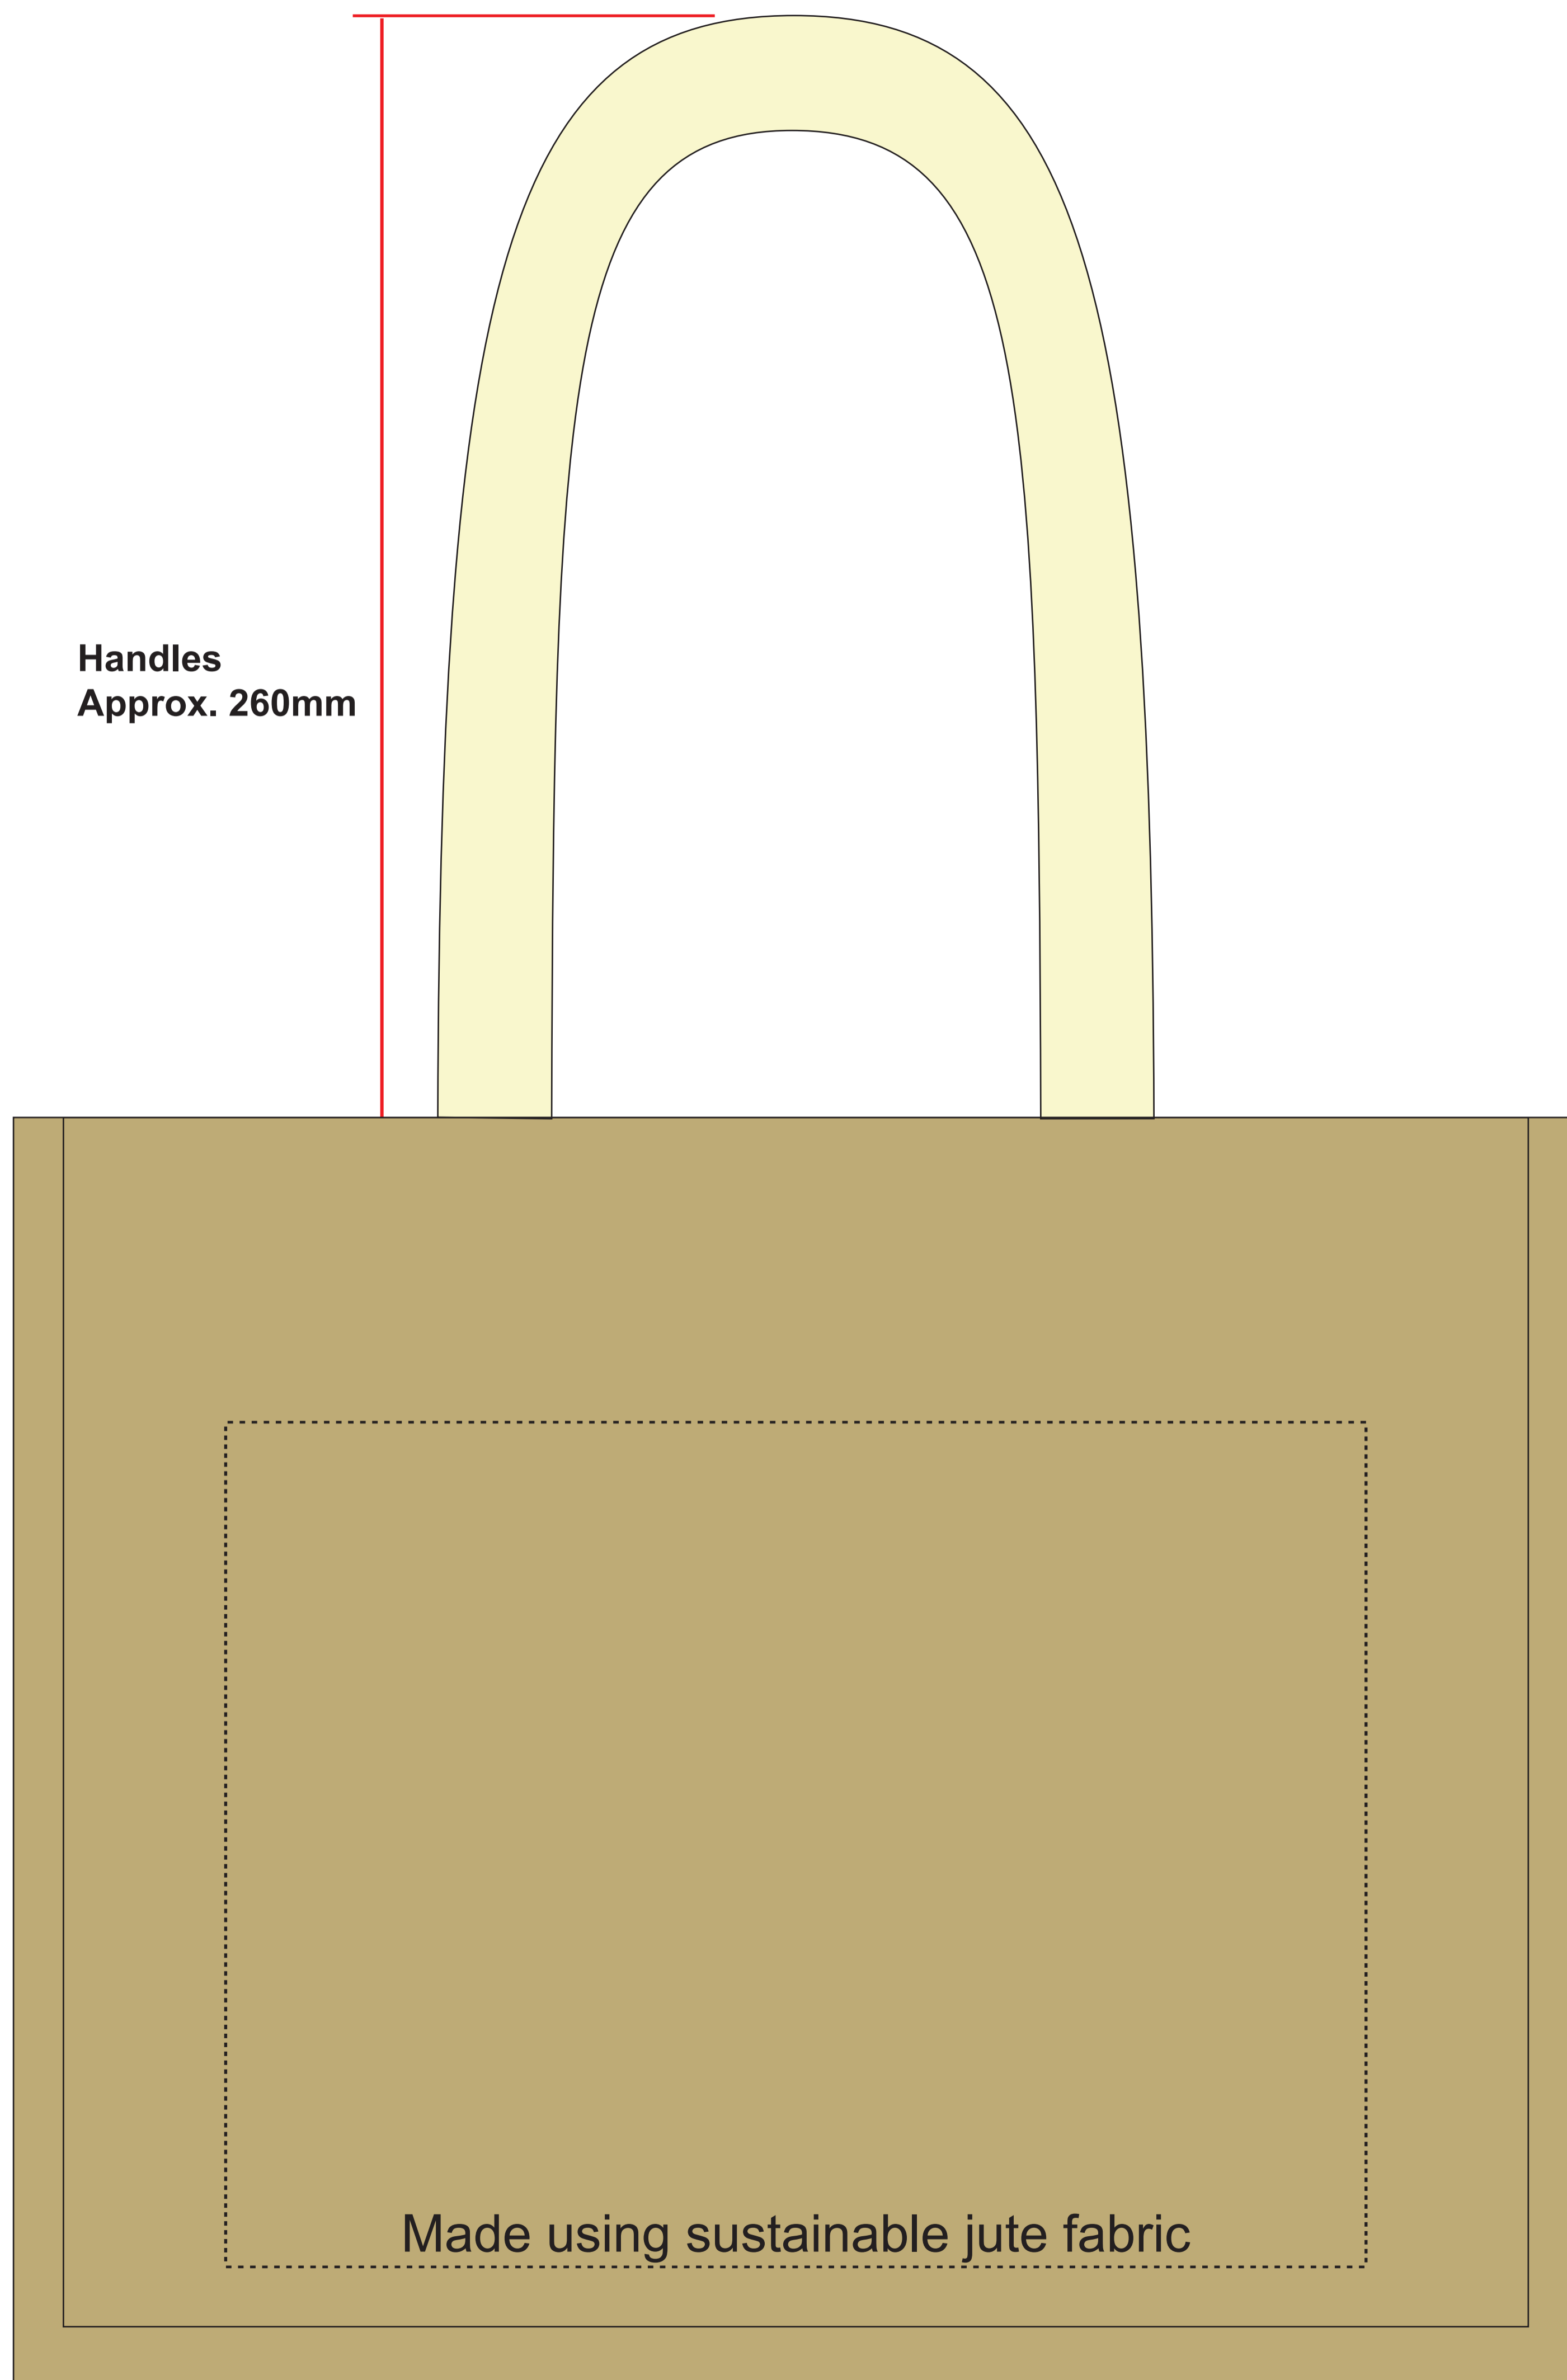

# TAUNTON JUTE

PRODUCT SIZE 100%

PRODUCT SIZE: 370 X 300 MM

PRINT AREA: 270 X 200 MM

COLOURS AVAILABLE -

## Warnings:

- Smallest character must be 6.5mm High on jute.
- Fine detailed fonts may need to be bigger
- Optional eco strapline has been added

Handles  
Approx. 260mm

Print area starts  
70mm from the top