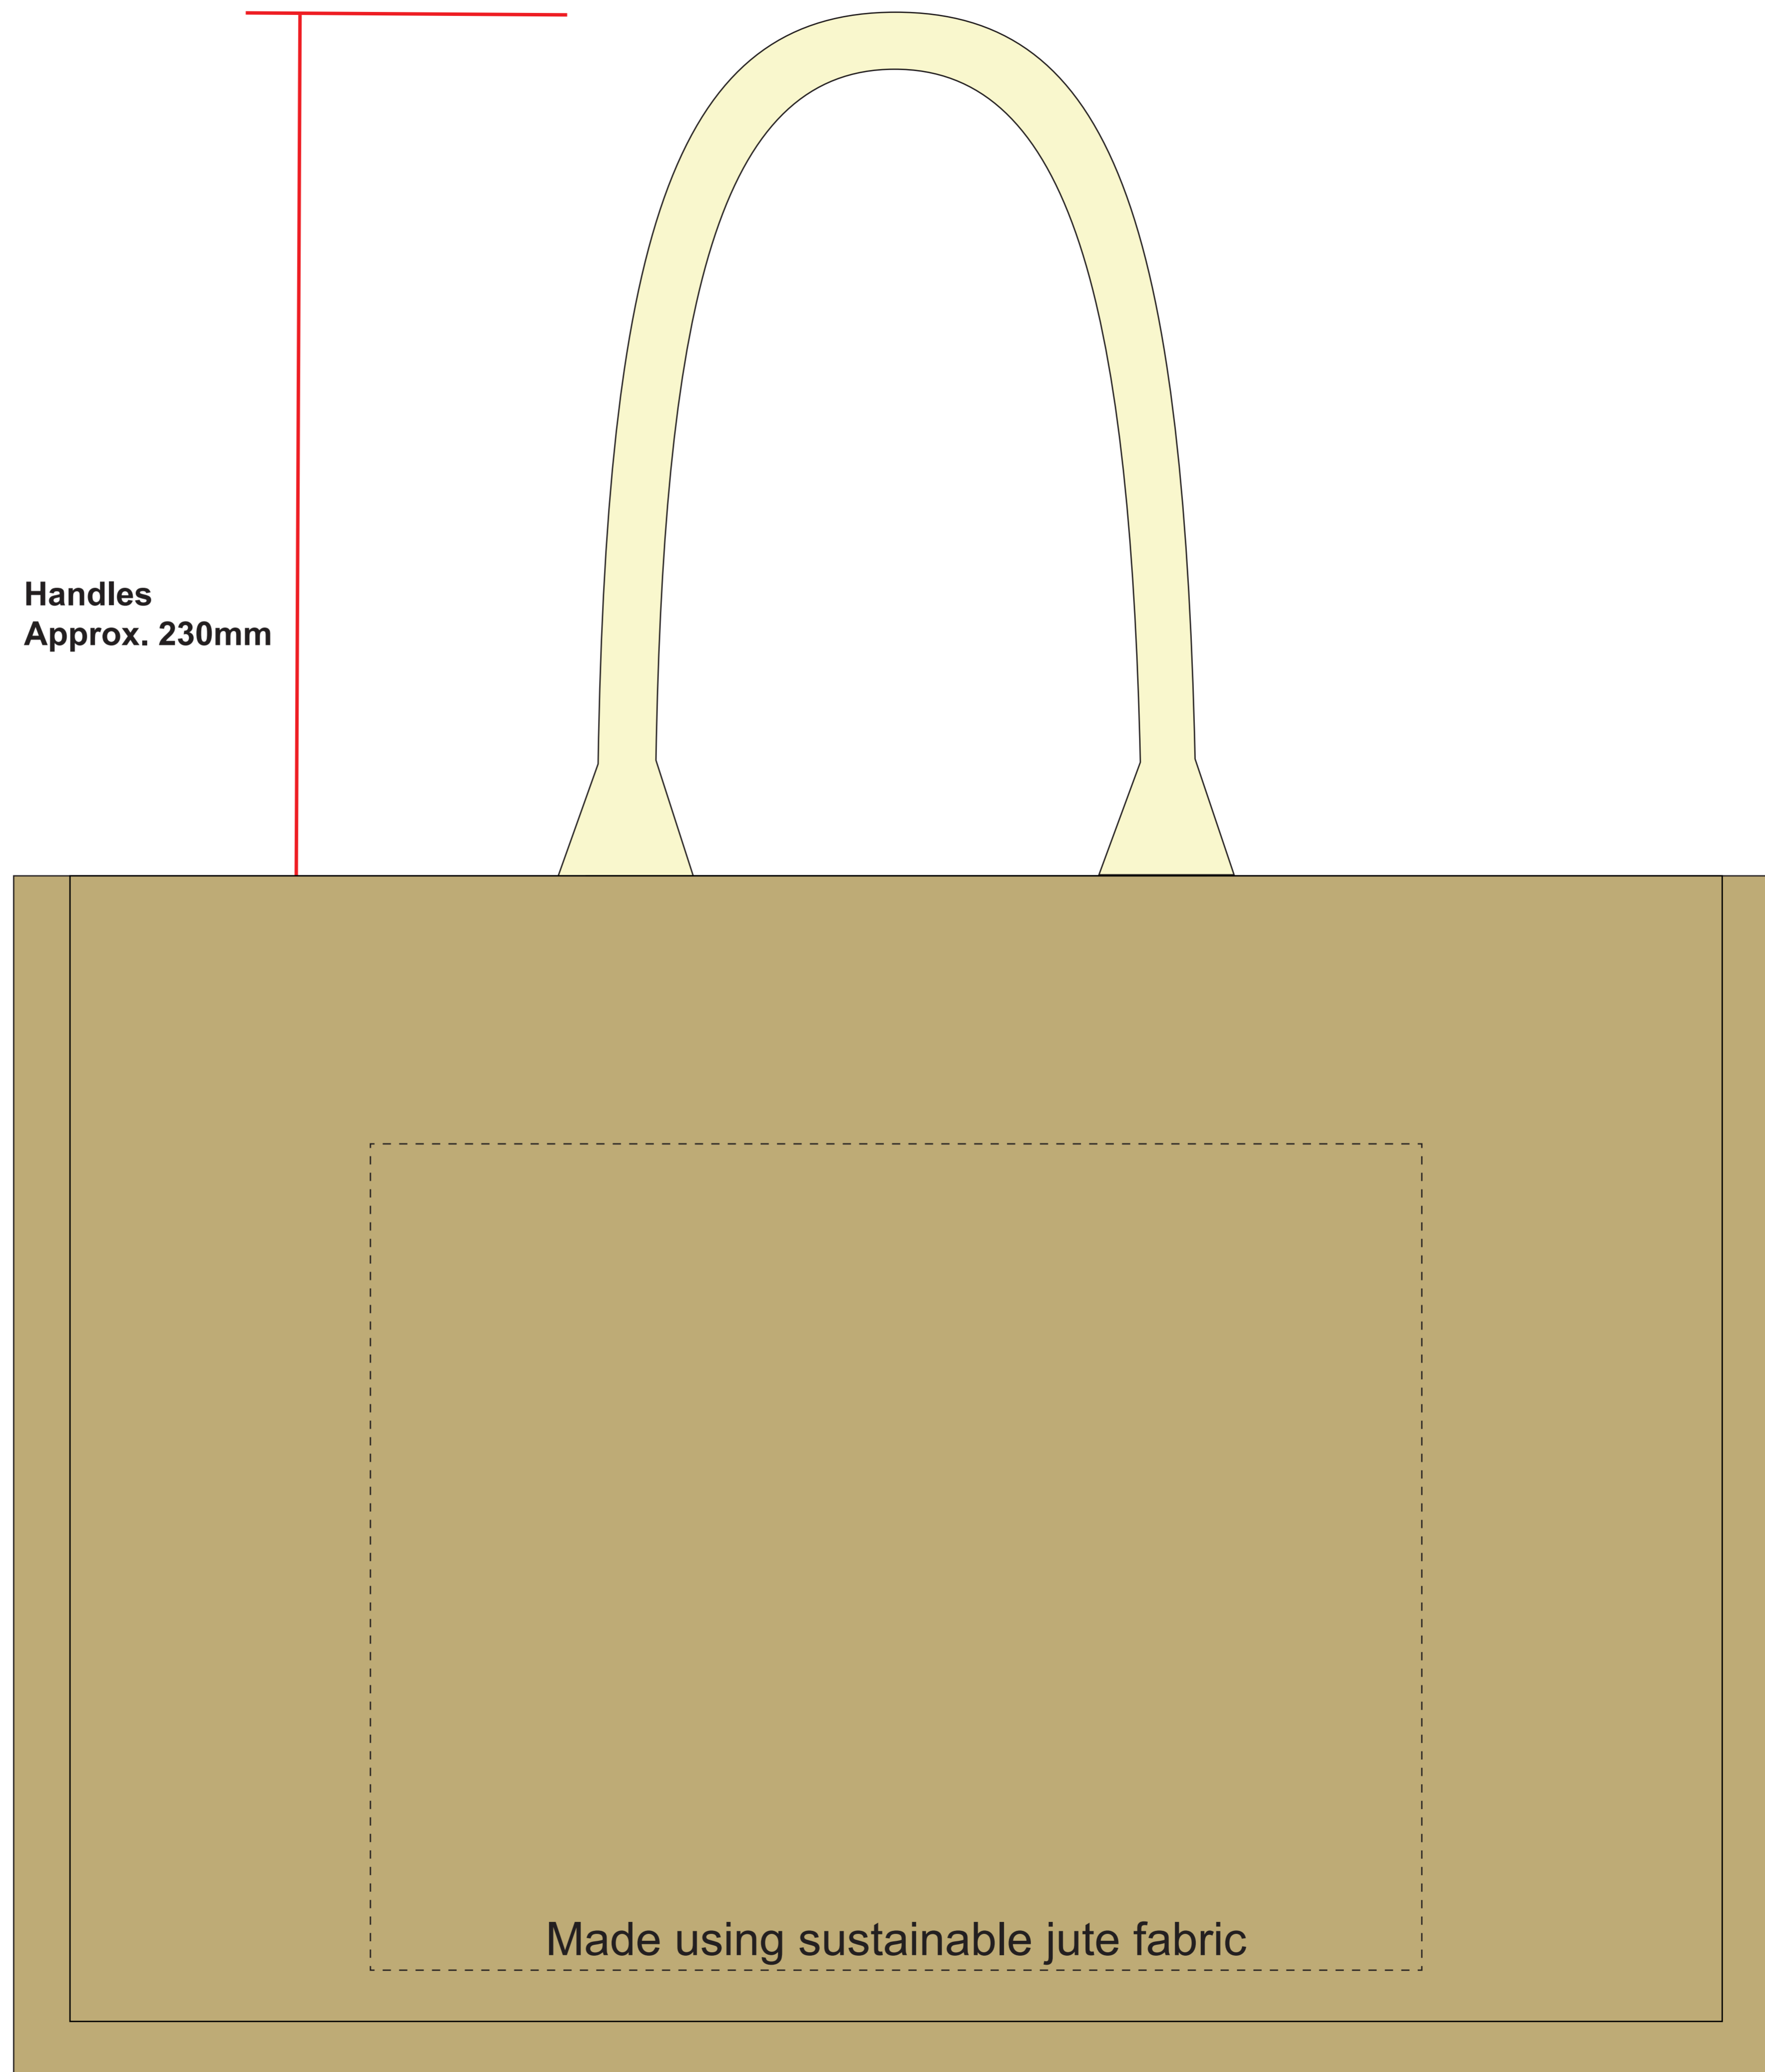

# YORK JUTE

PRODUCT SIZE 100%

PRODUCT SIZE: 470 X 320 MM

PRINT AREA: 280 X 220 MM

COLOURS AVAILABLE -

## Warnings:

- Smallest character must be 6.5mm High on jute.
- Fine detailed fonts may need to be bigger
- Optional eco strapline has been added

Handles  
Approx. 230mm

Print area starts  
70mm from the top